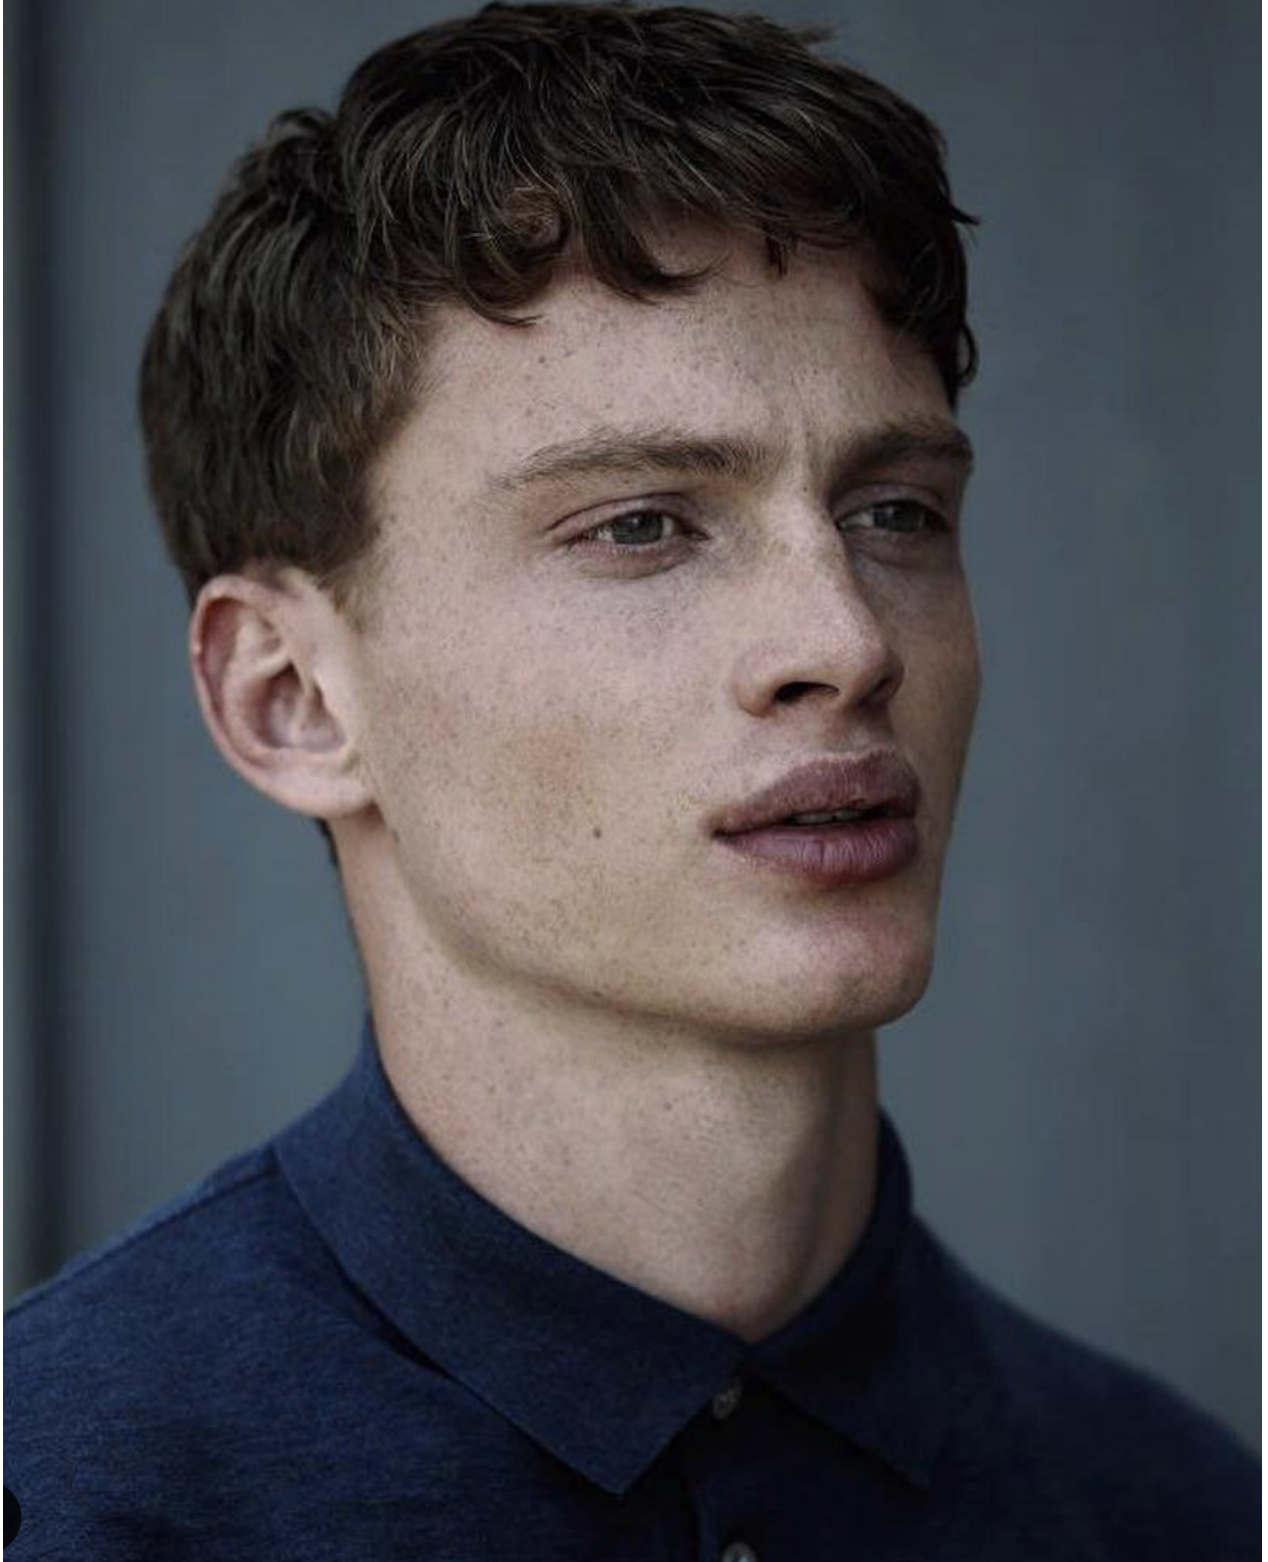

MAX JOZIAS

height 6'1" · bust 38" · waist 31.5" · hips 36" · suit 48
shoes size 43 EU/12 US/8 UK · hair dark blonde · eyes green